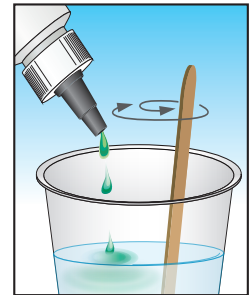

SCENES-N-NATURE®

WATER TINT - MURKY NW6269

INSTRUCTIONS

1. Shake Water Tint bottle well before each use.
2. In a container, carefully add 1 drop of Water Tint. Stir gently after each drop and check for desired color. To increase opacity add more drops, but do not exceed 8 drops per 30 mL (1.01 fl oz) of water product.