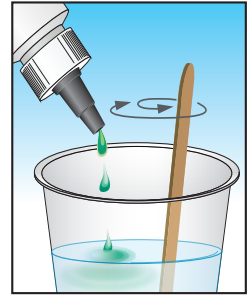

SCENES-N-NATURE®

WATER TINT - MOSS GREEN NW6268

INSTRUCTIONS

1. Shake Water Tint bottle well before each use.
2. In a container, carefully add 1 drop of Water Tint. Stir gently after each drop and check for desired color. To increase opacity add more drops, but do not exceed 8 drops per 30 mL (1.01 fl oz) of water product.