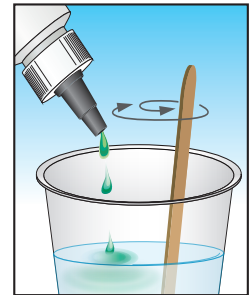

SCENES-N-NATURE®

WATER TINT - NAVY BLUE NW6267

INSTRUCTIONS

1. Shake Water Tint bottle well before each use.
2. In a container, carefully add 1 drop of Water Tint. Stir gently after each drop and check for desired color. To increase opacity add more drops, but do not exceed 8 drops per 30 mL (1.01 fl oz) of water product.