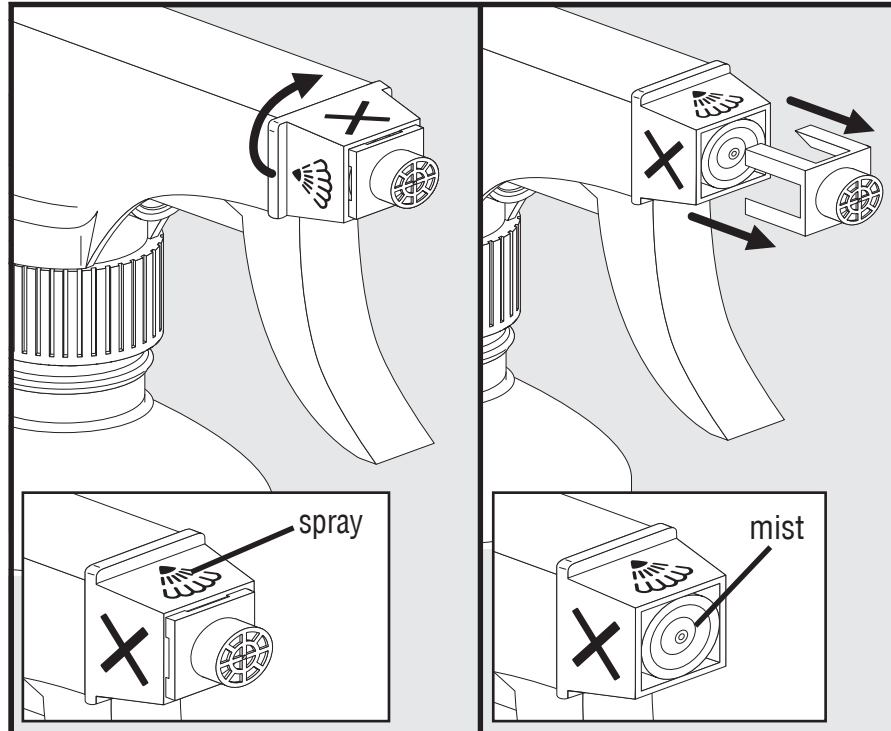

SCENES-N-NATURE®

SPRAY BOTTLE SET NT6190

INSTRUCTIONS

Use Spray Bottles to apply Nature's Terrain Rock Color System (NT6177-NT6184), Habitat Adhesive™ (NF6099) or other water-soluble materials. The spray heads have an adjustable nozzle that produces a mist or a steady stream. To adjust the stream, rotate the tip to the desired setting.

If using with adhesive, clean after each use by spraying warm, soapy water through the nozzle followed by tap water.

Not suitable for children under 14 years! / Pas adapté aux enfants de moins de 14 ans! / No adecuado para niños menores de 14 años! / Nicht geeignet für Kinder unter 14!