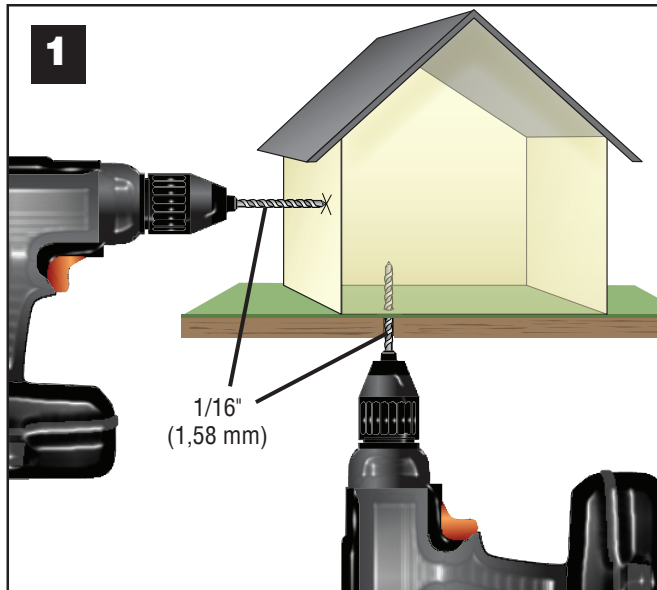

JUST PLUG® LIGHTING SYSTEM

0 SCALE ENTRY WALL MOUNT LIGHTS JP5663

INSTRUCTIONS / INSTRUCTIONS / INSTRUCCIONES / ANWEISUNGEN

TIP! If shortening the length of wires, strip wire insulation from all sides of wire with a hobby knife or sandpaper.

CONSEIL! Si raccourcissant la longueur des fils, dénuder le laque de tous les côtés du fil à l'aide d'un couteau hobby ou du papier de verre.

¡CONSEJO! Si acorta la longitud de los cables, retire el aislante de todos los lados del alambre con una cuchilla de hobby o papel de lija.

TIPP! Beim Verkürzen der Drahte, Isolierlack rundum mit dem Hobymesser entfernen oder Sandpapier.